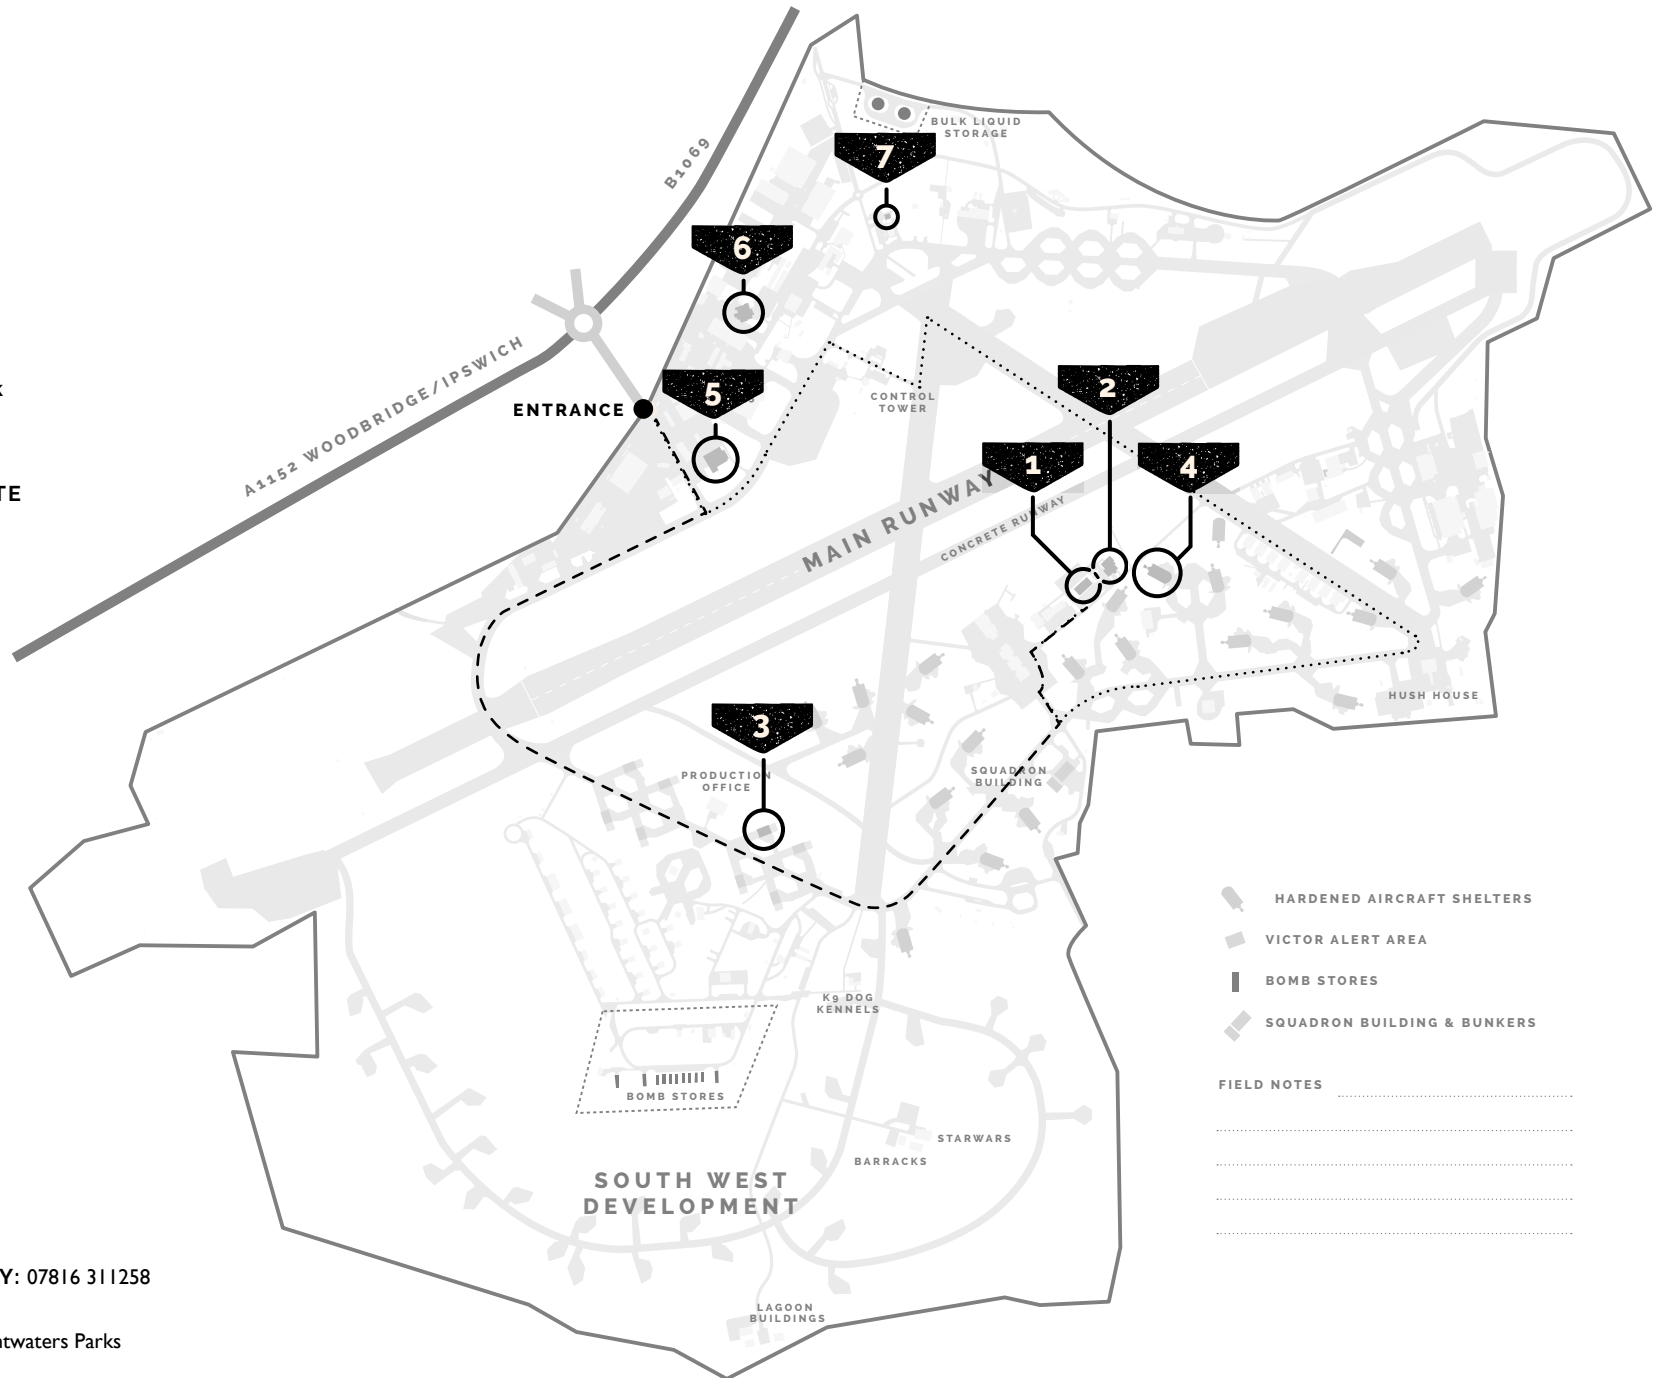

--- OUT OF HOURS ACCESS ROUTE

For weekends and between the hours of 6pm - 6am

1. **OLD JET LODGE**
  Main office, studios and work spaces.
2. **THE FLIGHT SIMULATOR**
  Synergy Audio and Old Jet Recording Studio.
3. **HANGAR ONE**
  Storage.
4. **HANGAR TWO**
  Storage.
5. **HANGAR THREE**
  Storage.
6. **HARVEY & CO**
  Bakery and Cafe.
7. **THE DINER**
  Good homemade local food, open Mon-Fri 8.30-2.00.
8. **CONTROL TOWER**

CALL: 07733 402401

BENTWATERS PARK SECURITY: 07816 311258

EMAIL: info@oldjet.co.uk

WHERE TO FIND US: Old Jet, Bentwaters Parks
Rendlesham, Suffolk. IP12 2TW