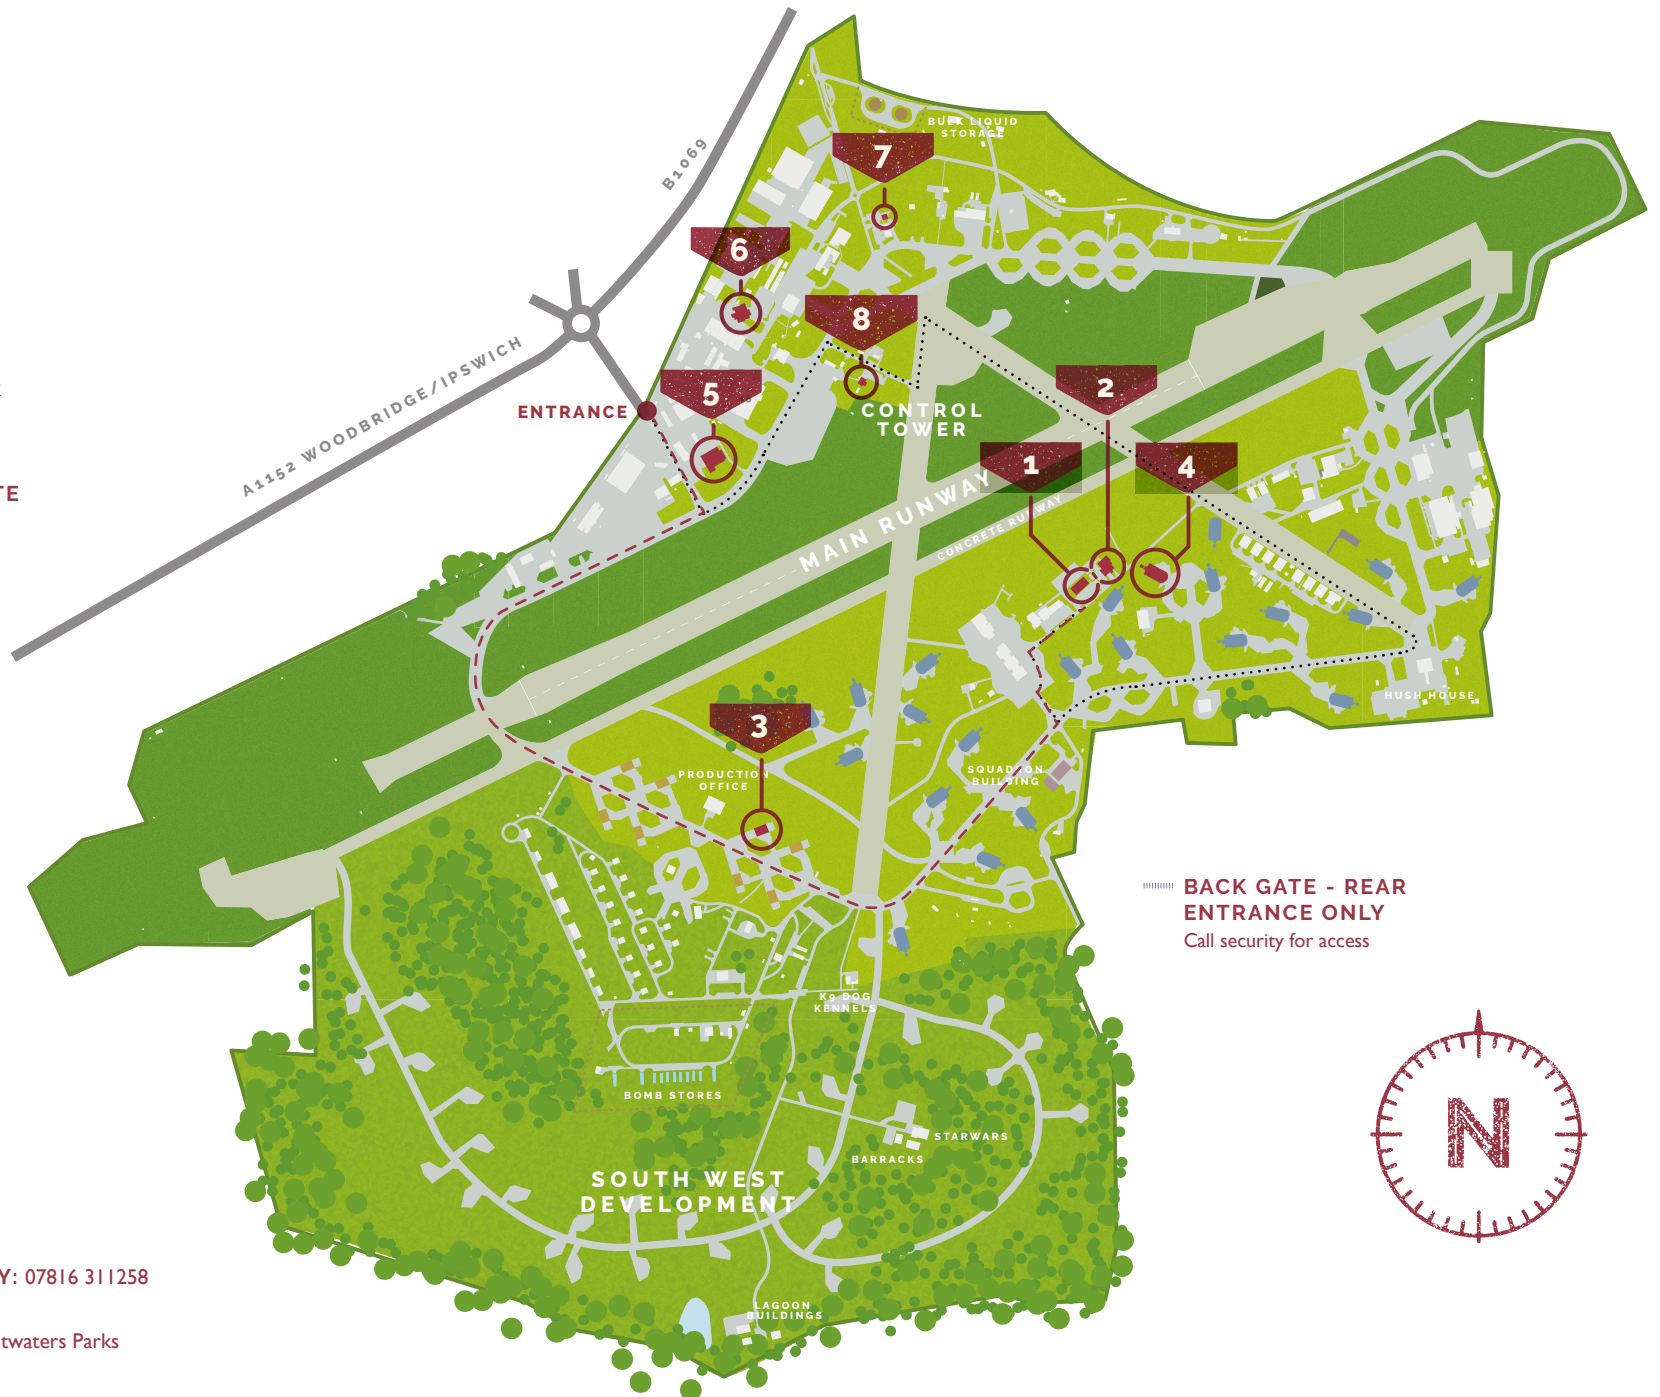

--- OUT OF HOURS ACCESS ROUTE

For weekends and between the hours of 6pm - 6am

1. **OLD JET LODGE**
  Main office, studios and work spaces.
2. **THE FLIGHT SIMULATOR**
  Synergy Audio and Old Jet Recording Studio.
3. **HANGAR ONE**
  Storage.
4. **HANGAR TWO**
  Storage.
5. **HANGAR THREE**
  Storage.
6. **HARVEY & CO**
  Bakery and Cafe.
7. **THE DINER**
  Good homemade local food, open Mon-Fri 8.30-2.00.
8. **CONTROL TOWER**

CALL: 07733 402401

BENTWATERS PARK SECURITY: 07816 311258

EMAIL: info@oldjet.co.uk

WHERE TO FIND US: Old Jet, Bentwaters Parks
Rendlesham, Suffolk. IP12 2TW