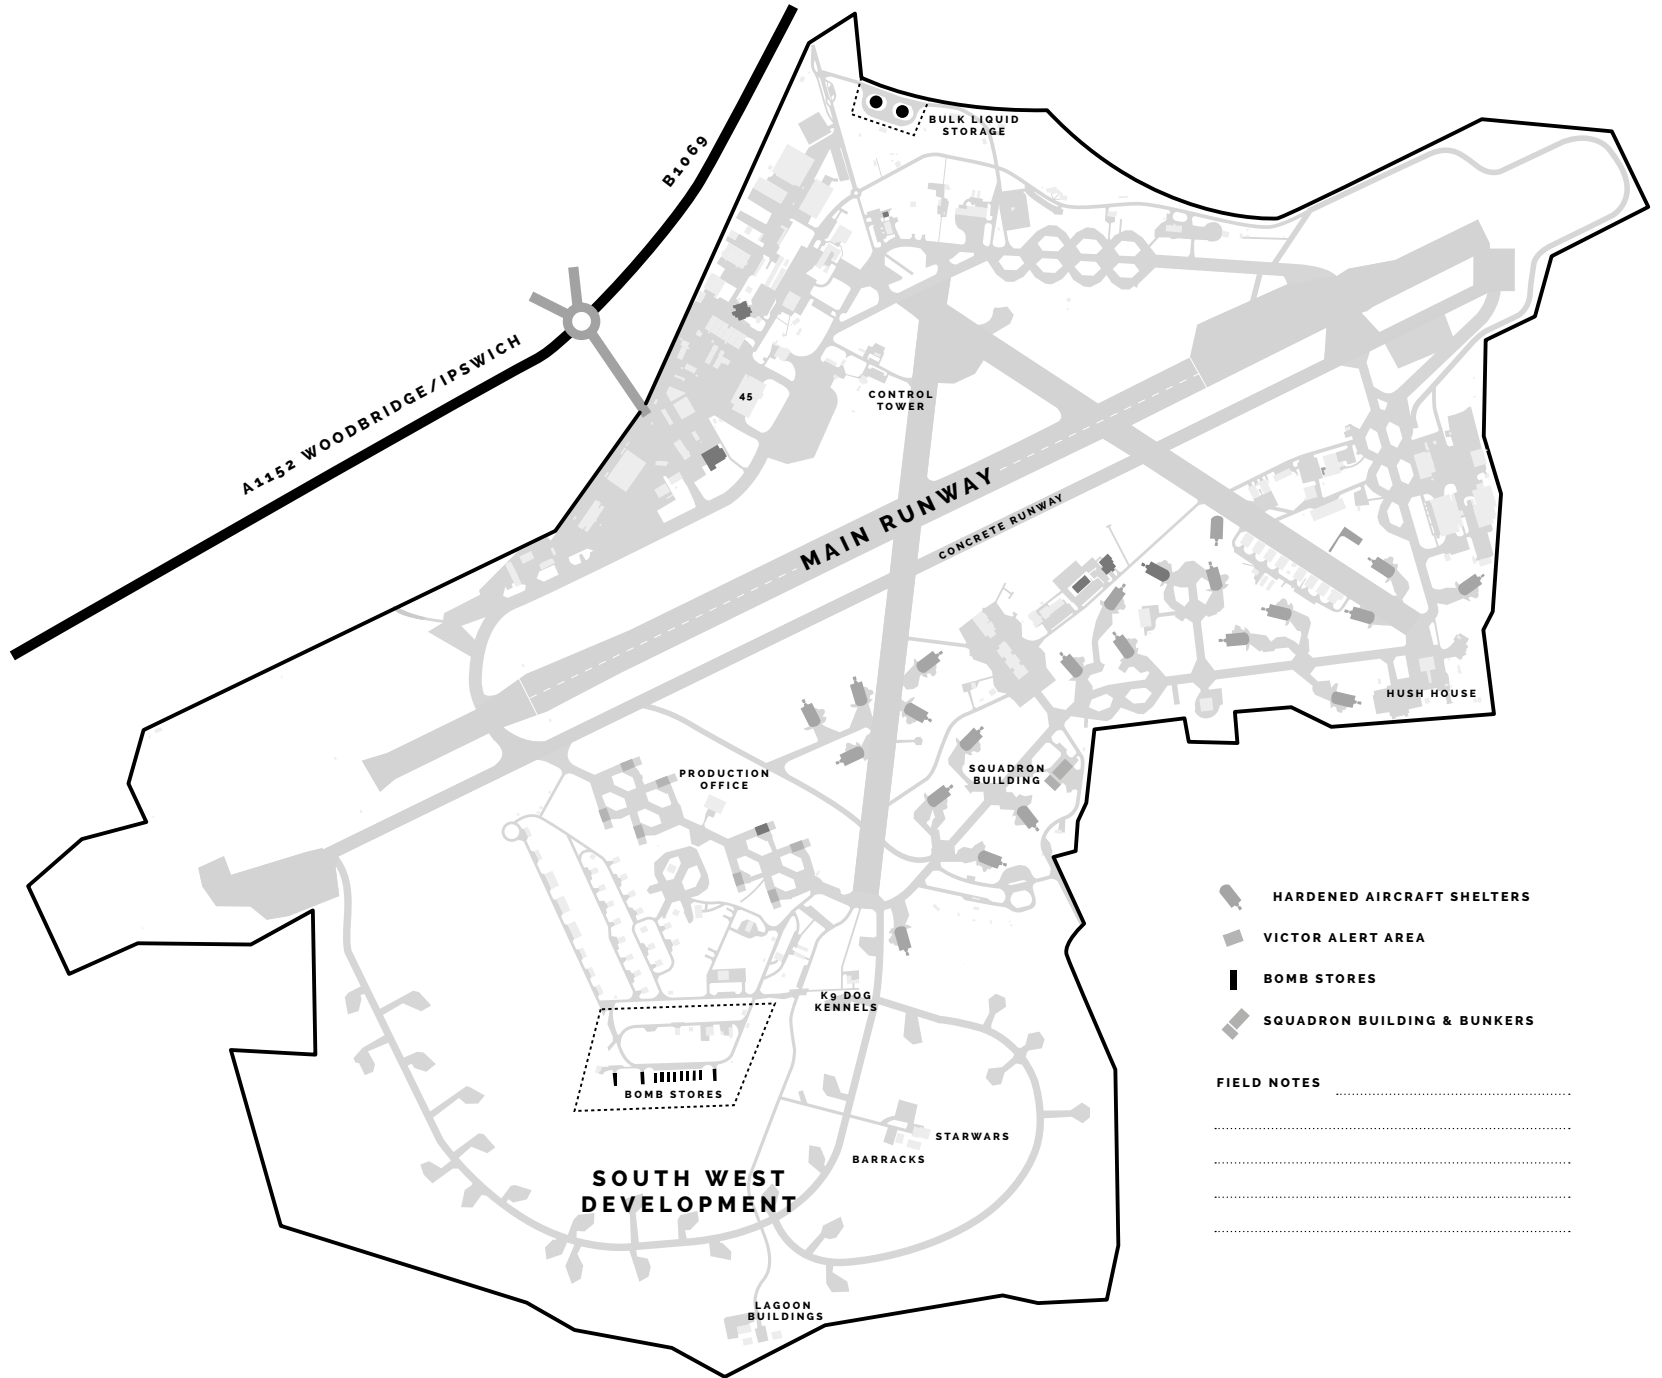

- **HARDENED AIRCRAFT SHELTERS**
- **VICTOR ALERT AREA**
- **BOMB STORES**
- **SQUADRON BUILDING & BUNKERS**

FIELD NOTES .....

.....

.....

.....

.....