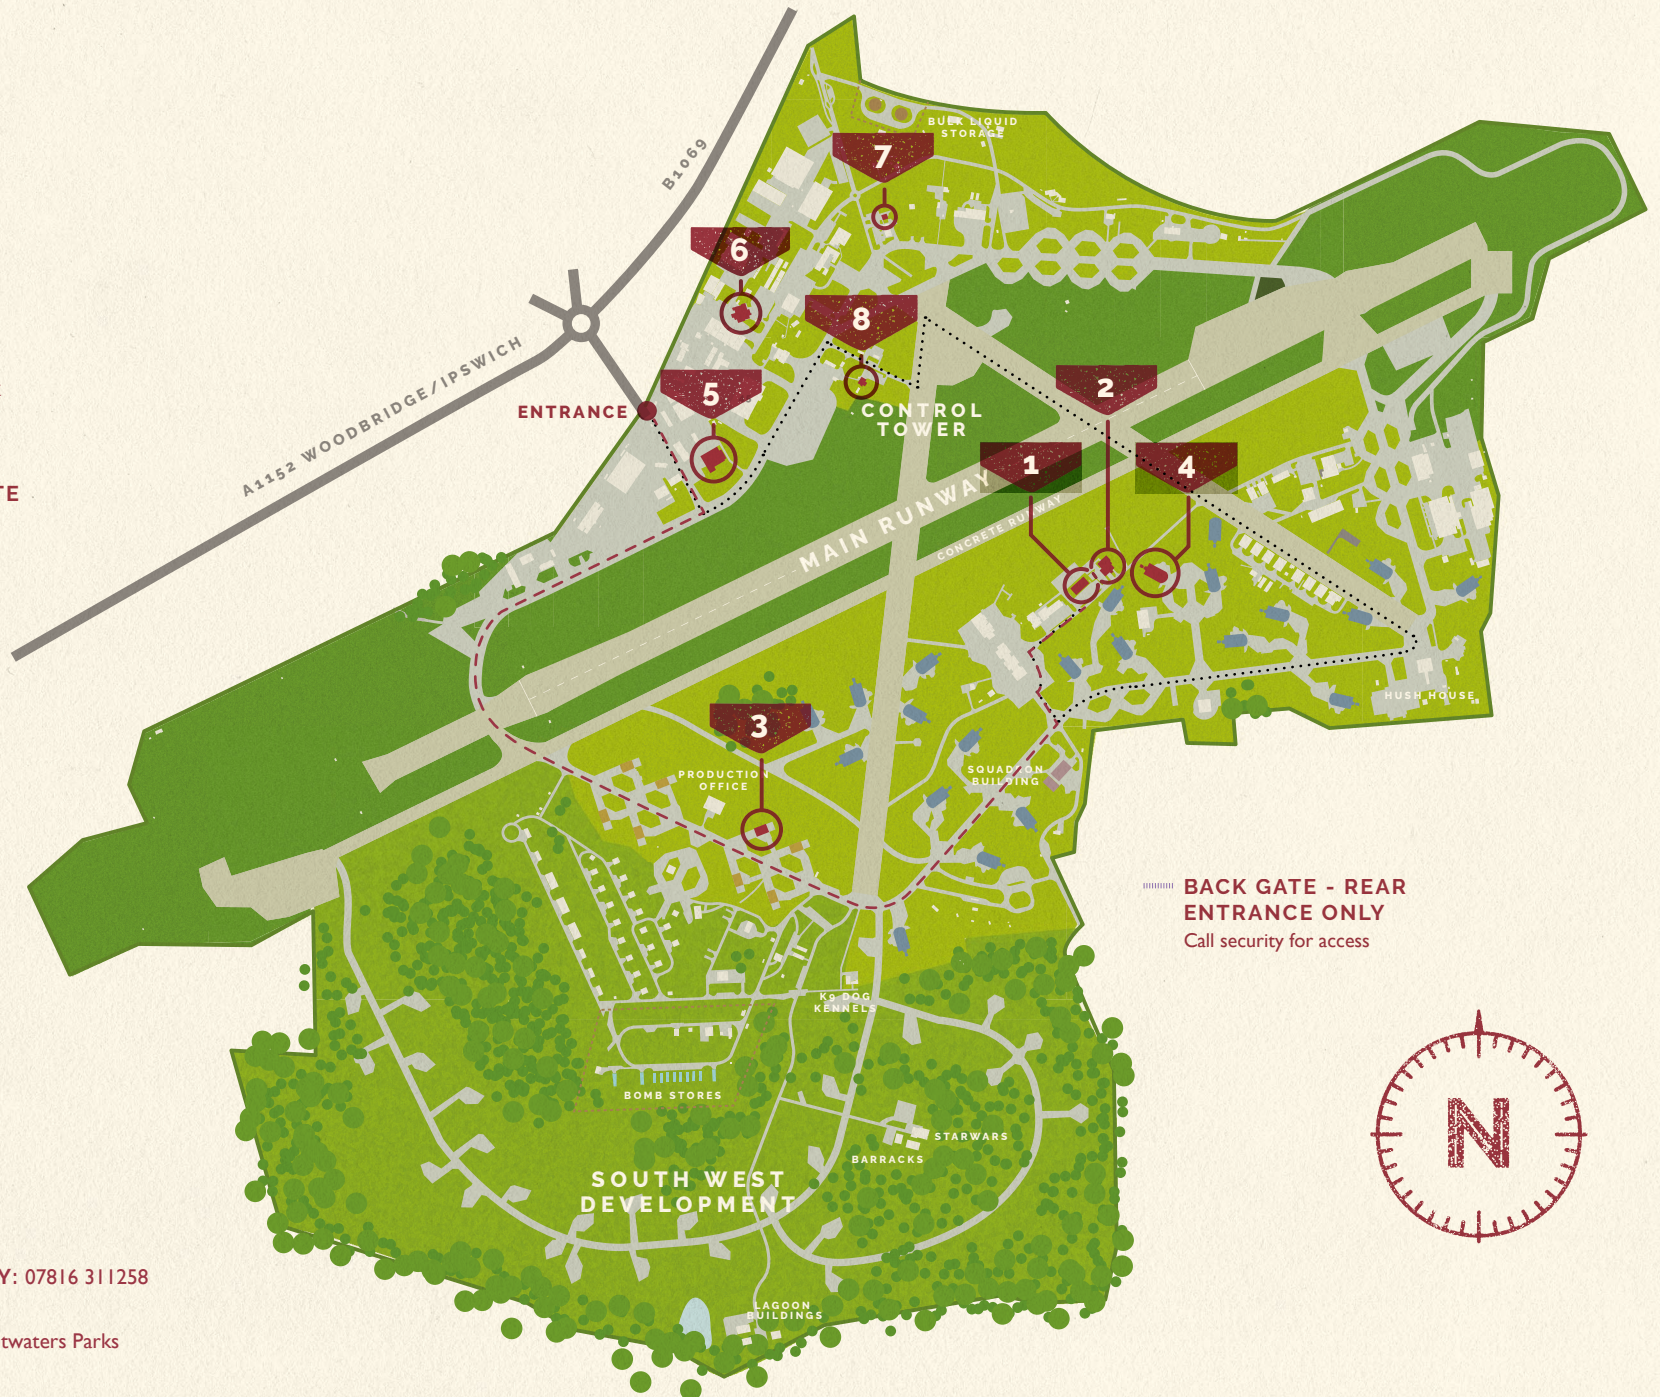

... **OUT OF HOURS ACCESS ROUTE**

For weekends and between the hours of 6pm - 6am

1. **OLD JET LODGE**
  Main office, studios and work spaces.
2. **THE FLIGHT SIMULATOR**
  Synergy Audio and Old Jet Recording Studio.
3. **HANGAR ONE**
  Storage.
4. **HANGAR TWO**
  Storage.
5. **HANGAR THREE**
  Storage.
6. **HARVEY & CO**
  Bakery and Cafe.
7. **THE DINER**
  Good homemade local food, open Mon-Fri 8.30-2.00.
8. **CONTROL TOWER**

CALL: 07733 402401

BENTWATERS PARK SECURITY: 07816 311258

EMAIL: info@oldjet.co.uk

WHERE TO FIND US: Old Jet, Bentwaters Parks
Rendlesham, Suffolk. IP12 2TW